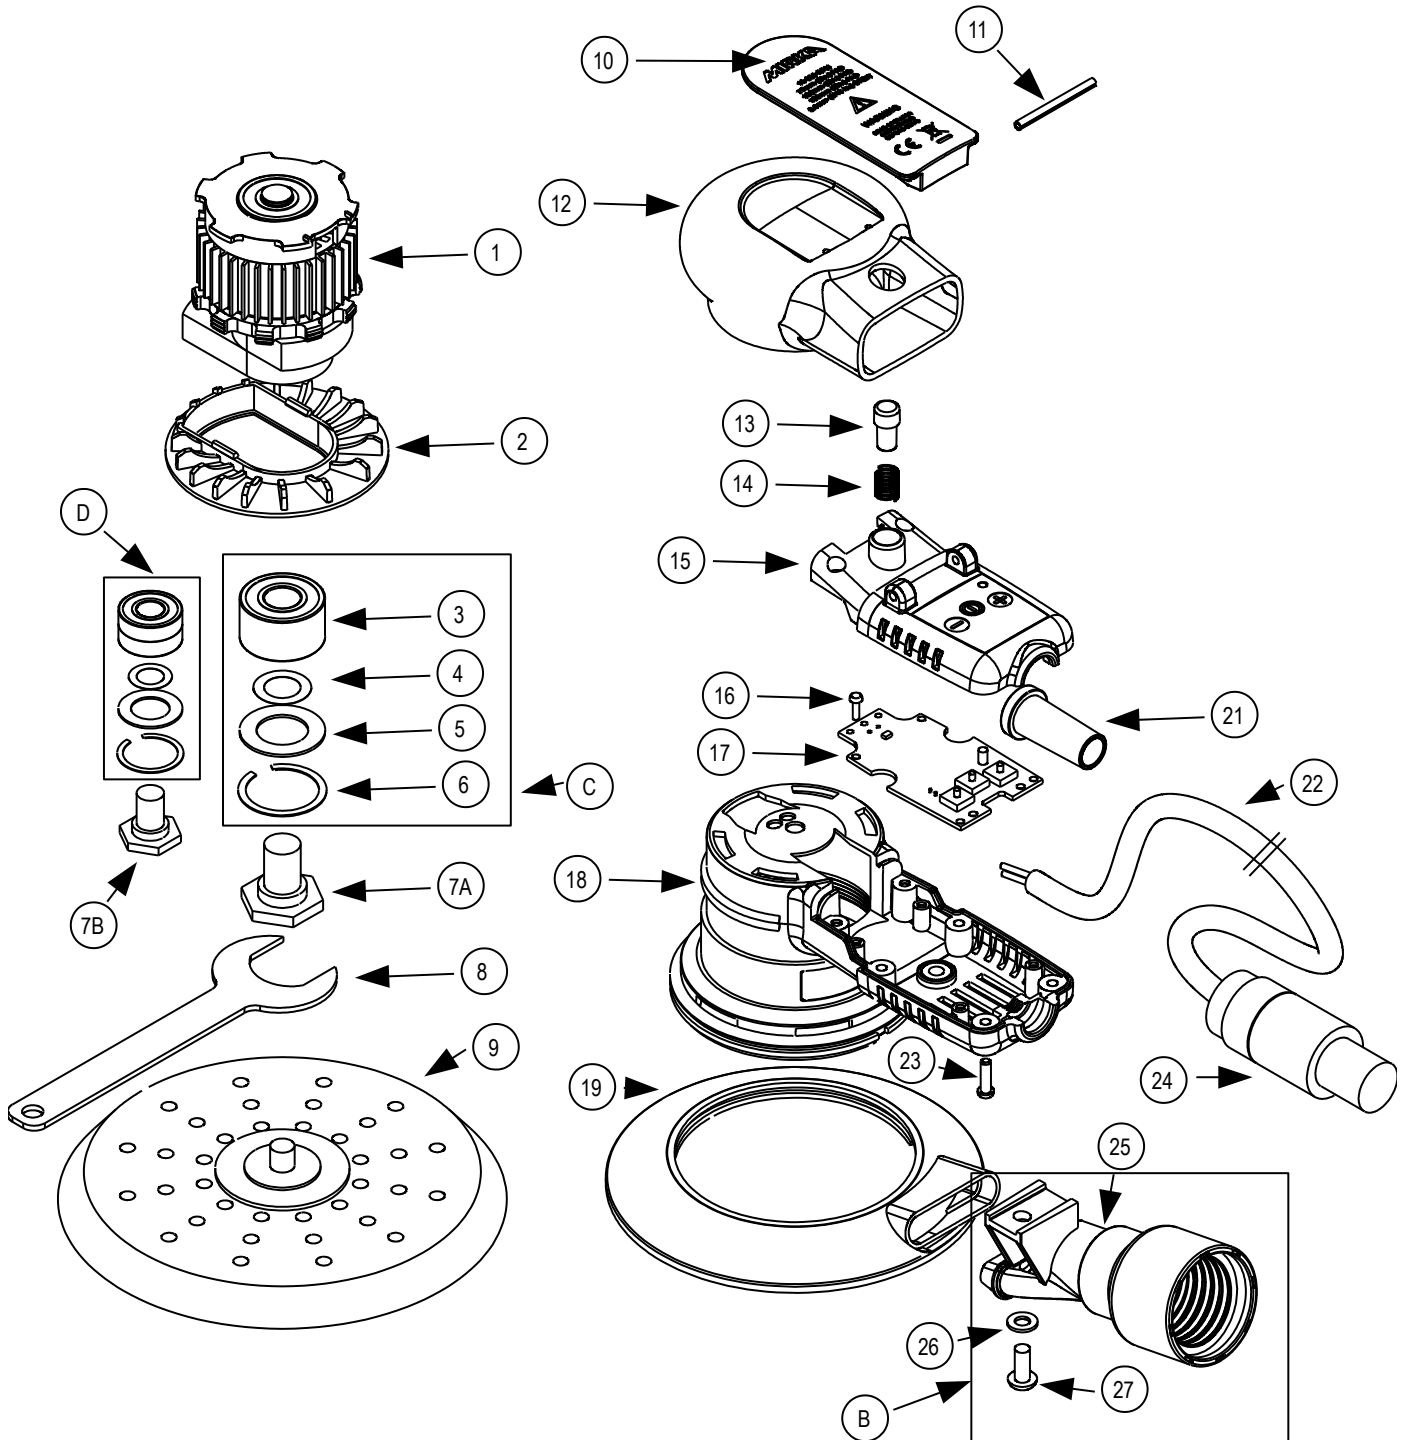

Exploded view of CEROS 77 mm, 125 mm & 150 mm

Updated 03.11.2015

CEROS Kits

Mirka code	Item	Description	Kit	QTY
MIN6519011		CV Exhaust Fitting Kit 28 mm	B	
	25	28mm swivel exhaust assembly		1
	26	Washer		1
	27	Exhaust pipe screw		1
8993019711		Spindle bearing kit 125/150 mm	C	
	3	Double row bearing		1
	4	Spacer		1
	5	Washer		1
	6	Retaining ring		1
8993019611		Spindle bearing kit 77 mm	D	
	3	Double row bearing		1
	4	Spacer		1
	5	Washer		1
	6	Retaining ring		1
MIN6521011		Lever kit Orbit 5 mm	x	1
	10	Lever		1
	11	Pin		1
MIN6221011		Lever kit Orbit 2,5 mm	x	
	10	Lever		1
	11	Pin		1
MIN6521311		Start Button Kit	x	
	13	Start button		1
	14	Start button spring		1
MIN6522211		DC Cable kit 4 m	x	
	21	Cable support		1
	22	DC cable 4m		1
	24	DC connector		1
MIN6522311		Screw Kit	x	
	16	PCB screws		4
	23	Housing screws		6

Separate parts on next page

CEROS Spareparts

Mirka code	Item	Description	Kit
MIN6210111	1	Motor assembly 150mm/2,5mm	
MIN6510111	1	Motor assembly 150mm/5mm	
MIN5510111	1	Motor assembly 125mm/5mm	
MIN3210111	1	Motor assembly 77mm/2,5mm	
MIN6210211	2	Fan 150mm/2,5mm	
MIN6510211	2	Fan 150mm/5mm	
MIN5510211	2	Fan 125mm/5mm	
MIN3210211	2	Fan 77mm/2,5mm	
	3	Double row bearing	C, D
	4	Spacer	C, D
	5	Washer	C, D
	6	Retaining ring	C, D
8993011611	7A	Spindle 125/150mm	
8993015011	7B	Spindle 77mm	
8995604121	8	24mm Pad wrench 125/150mm	
8993008012	8	17mm Pad wrench 77mm	
8295692111	9	150mm Net Sanding Pad	
8295592111	9	125mm Net Sanding Pad	
8294791211	9	77mm Net Sanding Pad	
	10	Lever	x
	11	Pin	x
MIN6511211	12	Grip	
	13	Start button	x
	14	Start button spring	x
		Magnet	
MIN6511511	15	Cover plate	
	16	PCB screws, 4 pcs	x
MIN6511711	17	Speed controller	
MIN6511811	18	Housing	
MIN6511911	19	Shroud 150mm	
MIN6515911	19	Shroud 125mm	
MIN3211911	19	Shroud 77mm	
	21	Cable support	x
	22	DC cable 4m	x
	24	DC connector	x
MIN6512411	24	DC connector	
	23	Housing screws, 6 pcs	x
	25	28mm swivel exhaust assembly	
	26	Washer	
	27	Exhaust pipe screw	